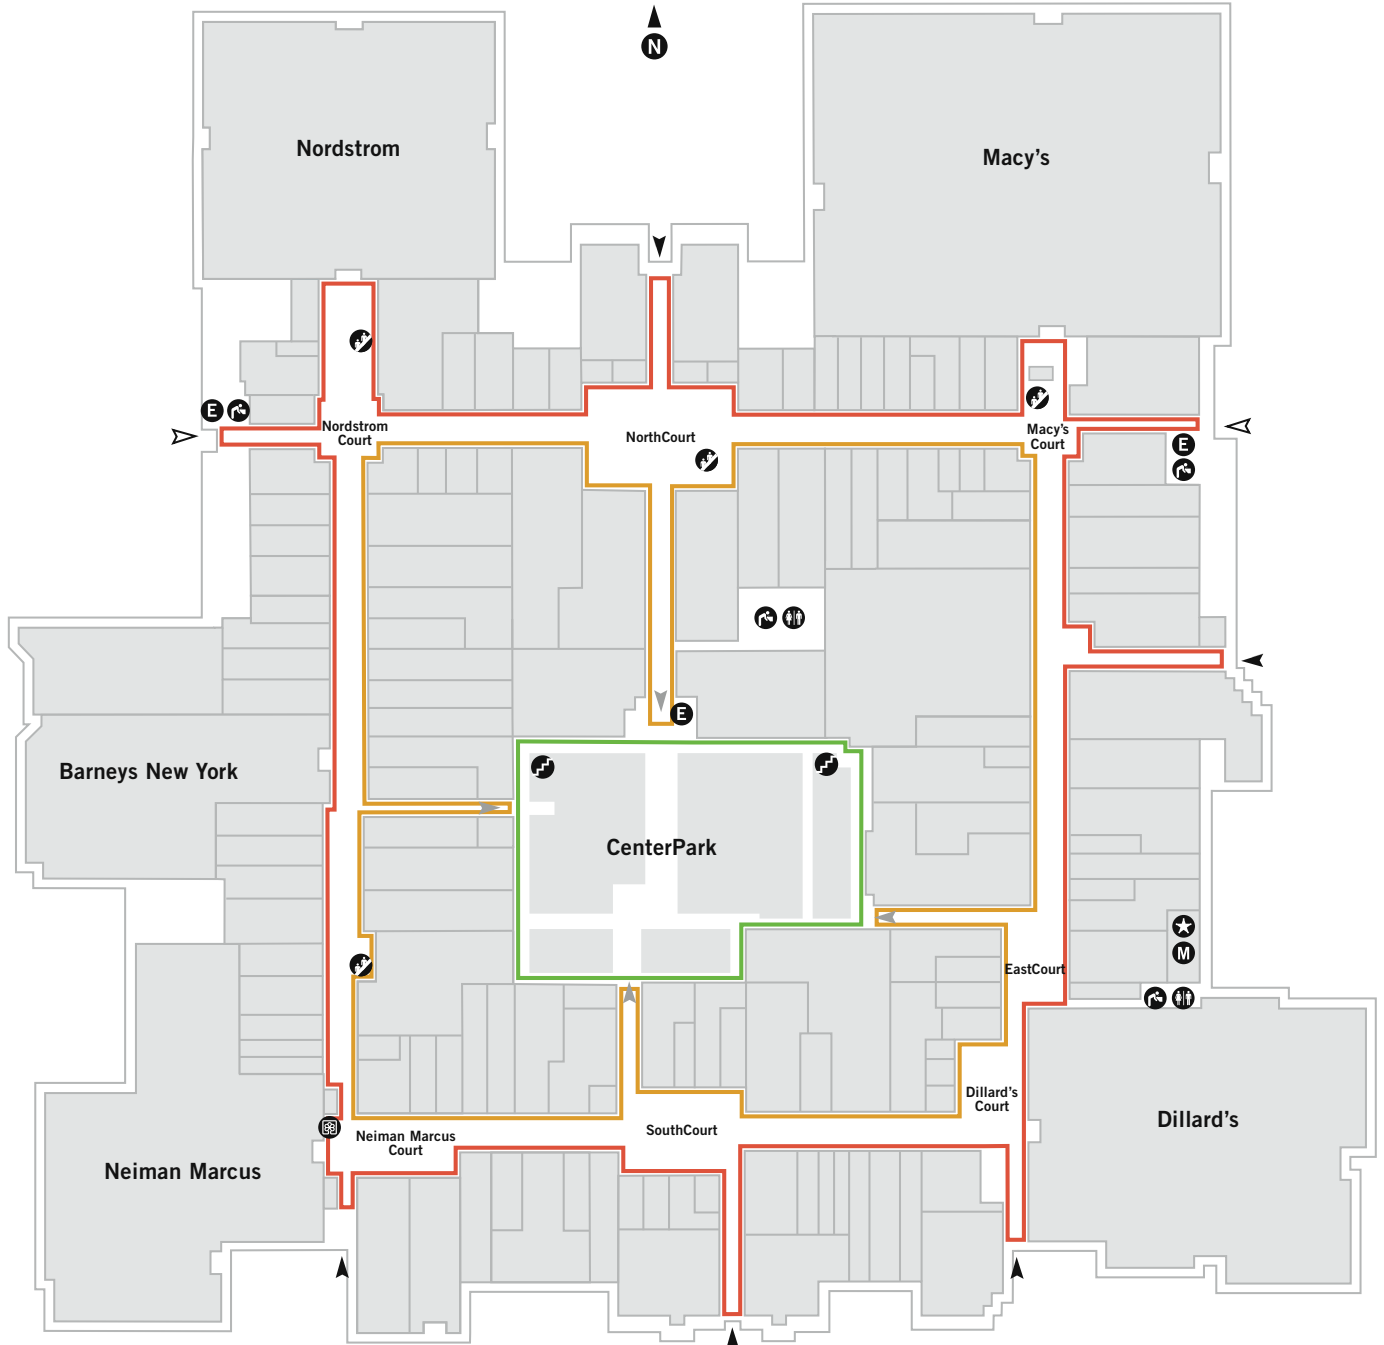

# WALKING MAP – LEVEL ONE

- One lap along the inside wall of Level One = .75 mile
- One lap along the outside wall of Level One = .92 miles
- One lap around Level Two (shown on back side) = .82 mile
- One lap around the perimeter of CenterPark = .23 mile

**Total NorthPark Center Walking Circuit = 2.72 miles**

DISTANCES ARE APPROXIMATE

# WALKING MAP – LEVEL TWO

## HOURS

Monday – Saturday: doors open at 6:30 a.m.  
 Sunday: doors open at 8:30 a.m.

Maps are also available  
 online at [northparkcenter.com](http://northparkcenter.com)

— One lap around Level Two = .82 mile