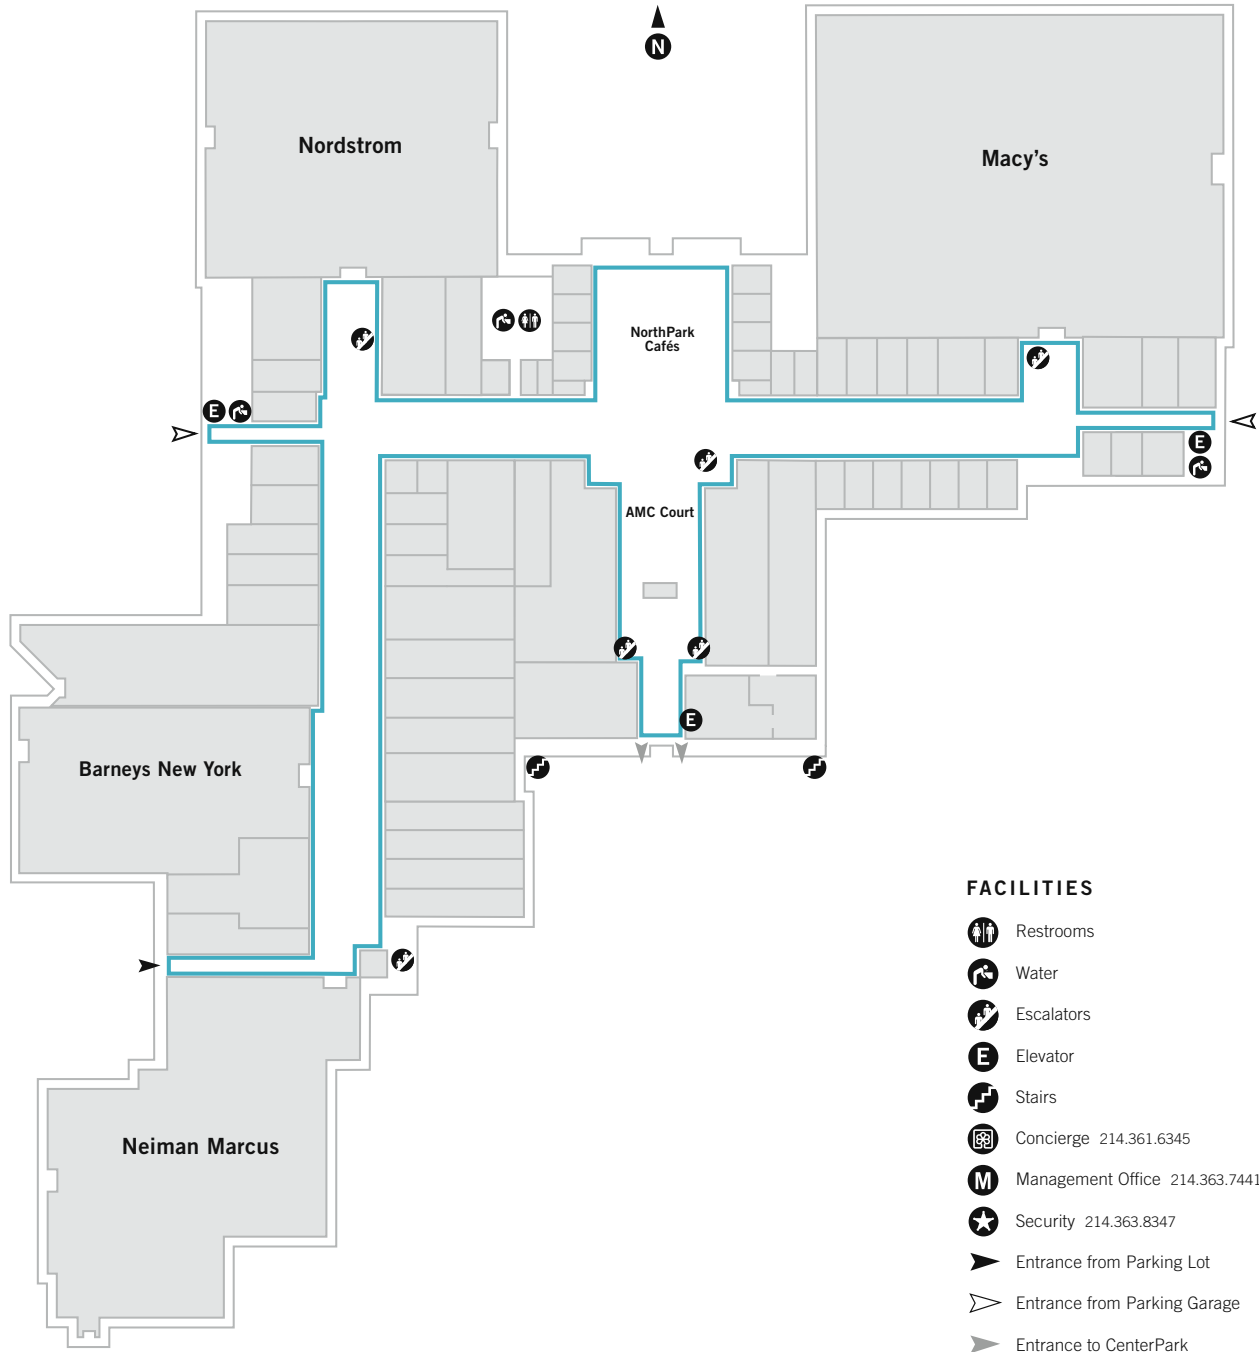

# WALKING MAP – LEVEL ONE

- One lap along the inside wall of Level One = .75 mile
- One lap along the outside wall of Level One = .92 miles
- One lap around Level Two (shown on back side) = .82 mile
- One lap around the perimeter of CenterPark = .23 mile

**Total NorthPark Center Walking Circuit = 2.72 miles**

DISTANCES ARE APPROXIMATE

# WALKING MAP – LEVEL TWO

## HOURS

Monday – Saturday: doors open at 6:30 a.m.  
 Sunday: doors open at 8:30 a.m.

Maps are also available  
 online at [northparkcenter.com](http://northparkcenter.com)

— One lap around Level Two = .82 mile